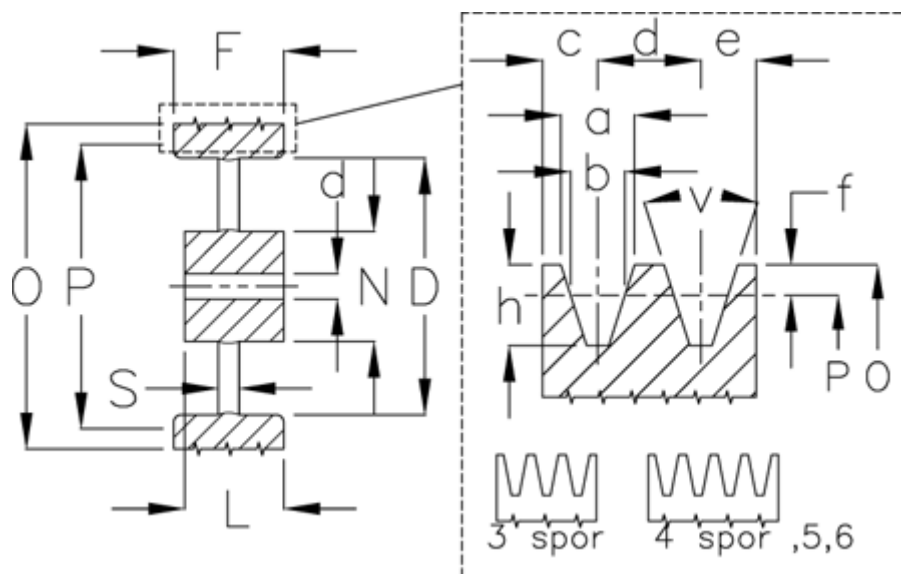

Article number: 60410233506

Description: V-belt pulley, no bore C 335/6

Measures

D	= 283	S	= 30
d	= 25	Type	= C
F	= 161.5		
L	= 100		
N	= 114		
Number of ribs	= 6		
O	= 344.6		
P	= 335		